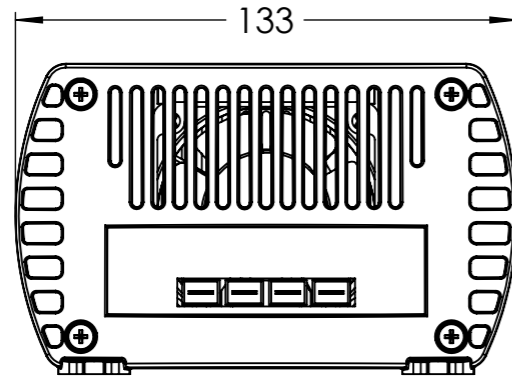

Dimension Drawing - Orion 360W Isolated	
ORI110123610	Orion 110/12-30A (360W) Isolated DC-DC converter
ORI110243610	Orion 110/24-15A (360W) Isolated DC-DC converter

Dimensions in mm