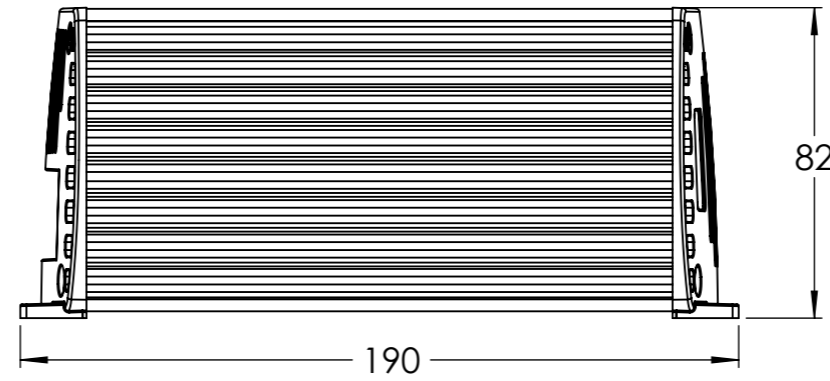

Dimension Drawing - Orion 360W Isolated	
ORI110123610	Orion 110/12-30A (360W) Isolated DC-DC converter
ORI110243610	Orion 110/24-15A (360W) Isolated DC-DC converter

Dimensions in mm