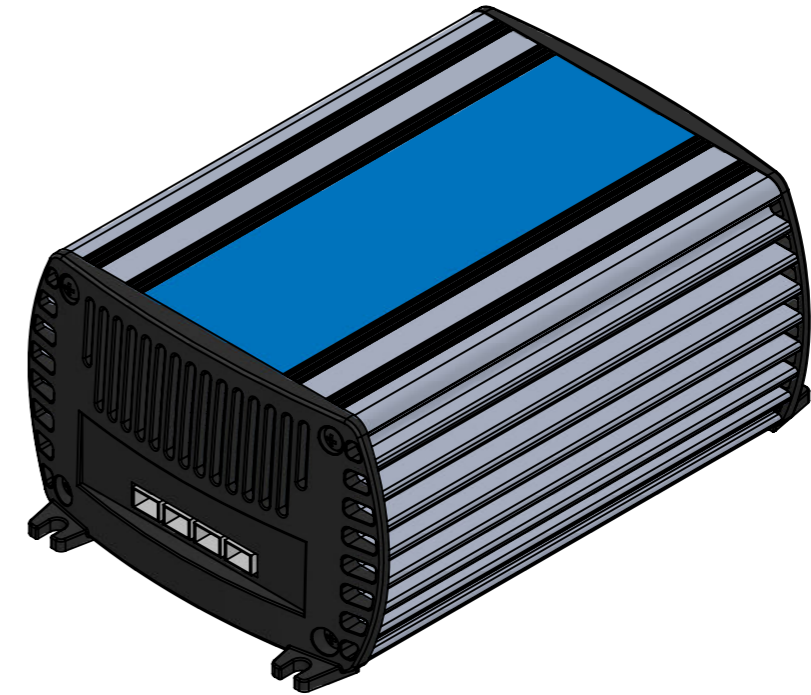

Dimension Drawing - Orion 360W Isolated	
ORI110123610	Orion 110/12-30A (360W) Isolated DC-DC converter
ORI110243610	Orion 110/24-15A (360W) Isolated DC-DC converter

Dimensions in mm