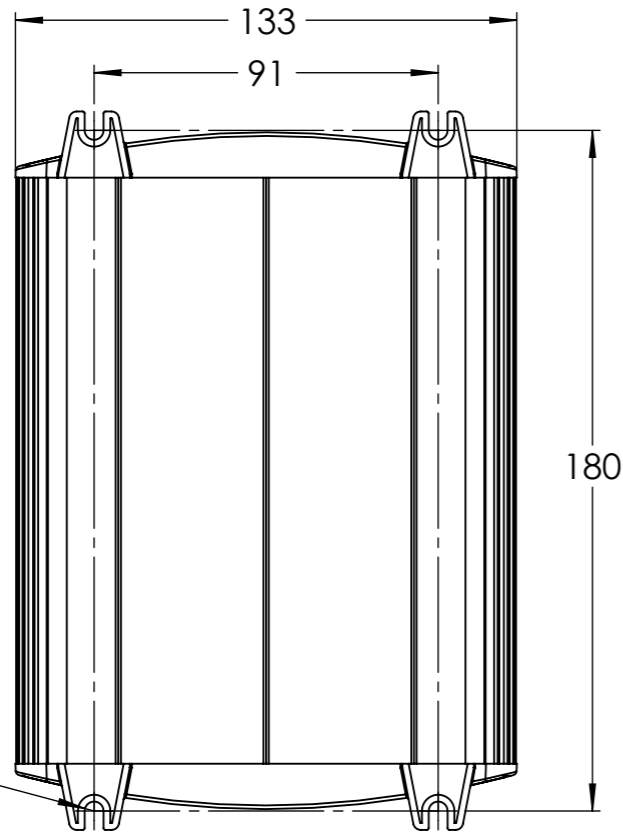

Dimension Drawing - Orion 360W Isolated	
ORI110123610	Orion 110/12-30A (360W) Isolated DC-DC converter
ORI110243610	Orion 110/24-15A (360W) Isolated DC-DC converter

Dimensions in mm